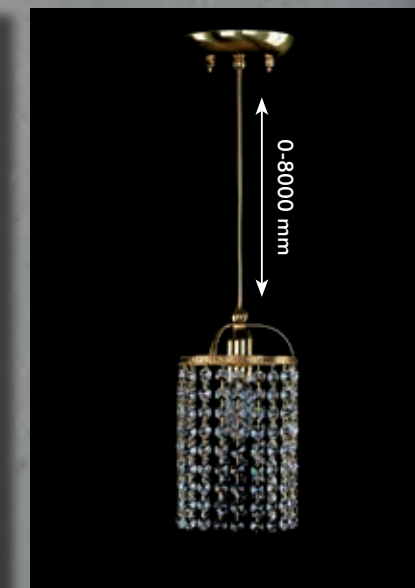

476. SMALL GAME 04-05

477. SMALL GAME 05-05

478. SMALL GAME 04-01

479. SMALL GAME 94-01 WL

480. SMALL GAME 05-01

481. SMALL GAME 95-01 WL

Number	Chandelier	Certification	Dimension (mm)	Wattage (W)	Carton (mm)	Trimmings
476	SMALL GAME 04-05	6-01	370x270 (1020)	5x40	430x360x280	
477	SMALL GAME 05-05	6-01	370x240 (990)	5x40	430x360x280	
478	SMALL GAME 04-01	6-01	120x270 (1020)	1x40	350x260x172	
479	SMALL GAME 94-01 WL	9-01	130x240	1x40	350x260x172	
480	SMALL GAME 05-01	6-01	120x240(990)	1x40	350x260x172	
481	SMALL GAME 95-01 WL	9-01	130x310	1x40	350x260x172	