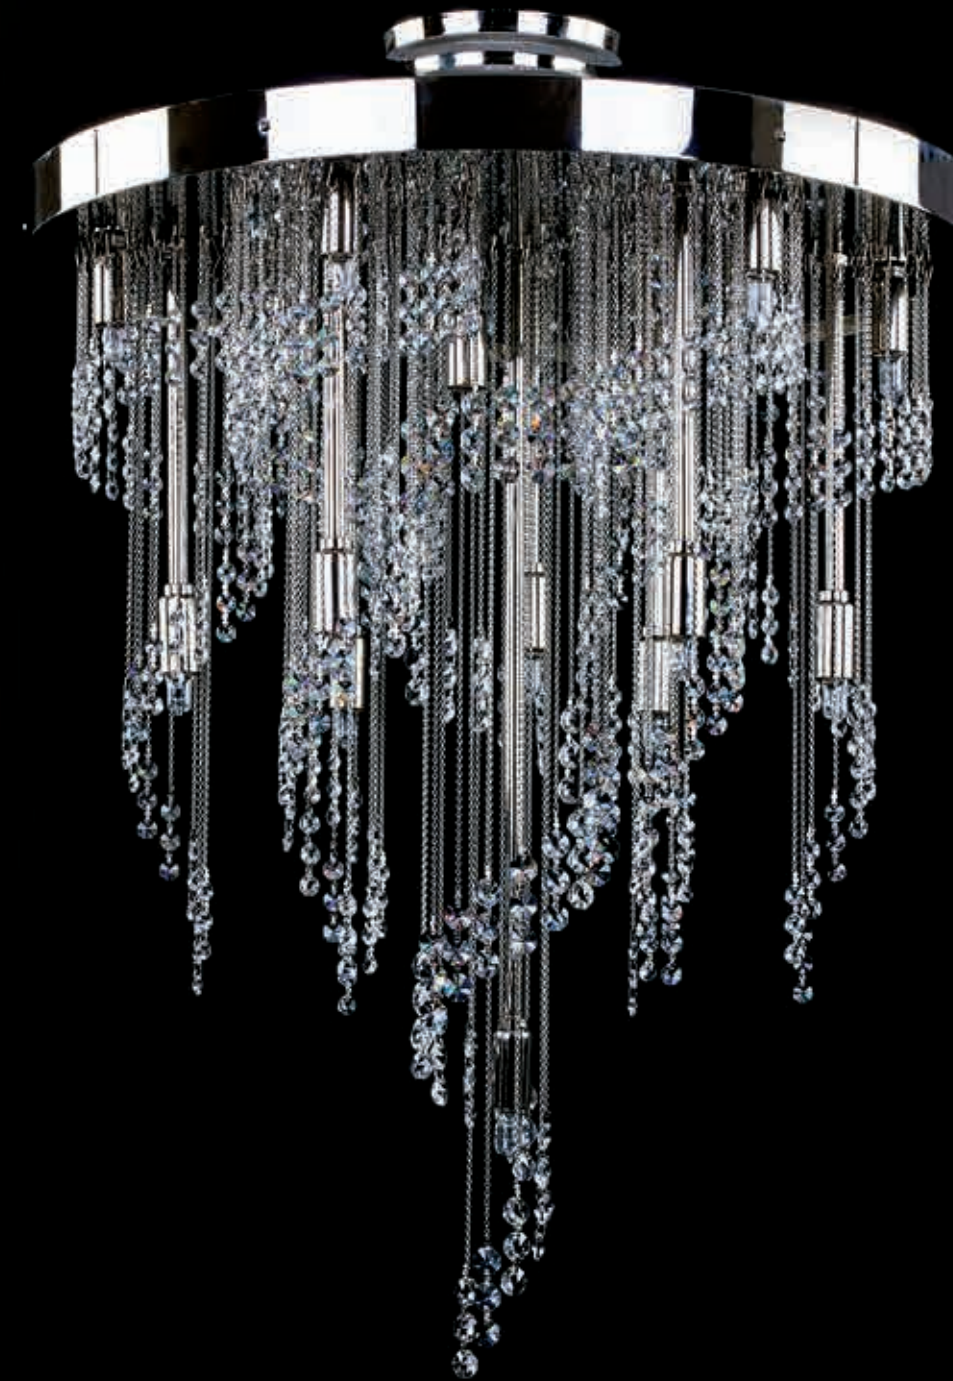

435. ERIN nickel

Number	Chandelier	Certification	Dimension (mm)	Wattage (W)	Carton (mm)	Trimmings
434	PETRONELA	6-06	610x700	7x35G9	620x620x300	-
435	ERIN nickel	6-05	500x600	15x35G9	520x520x260